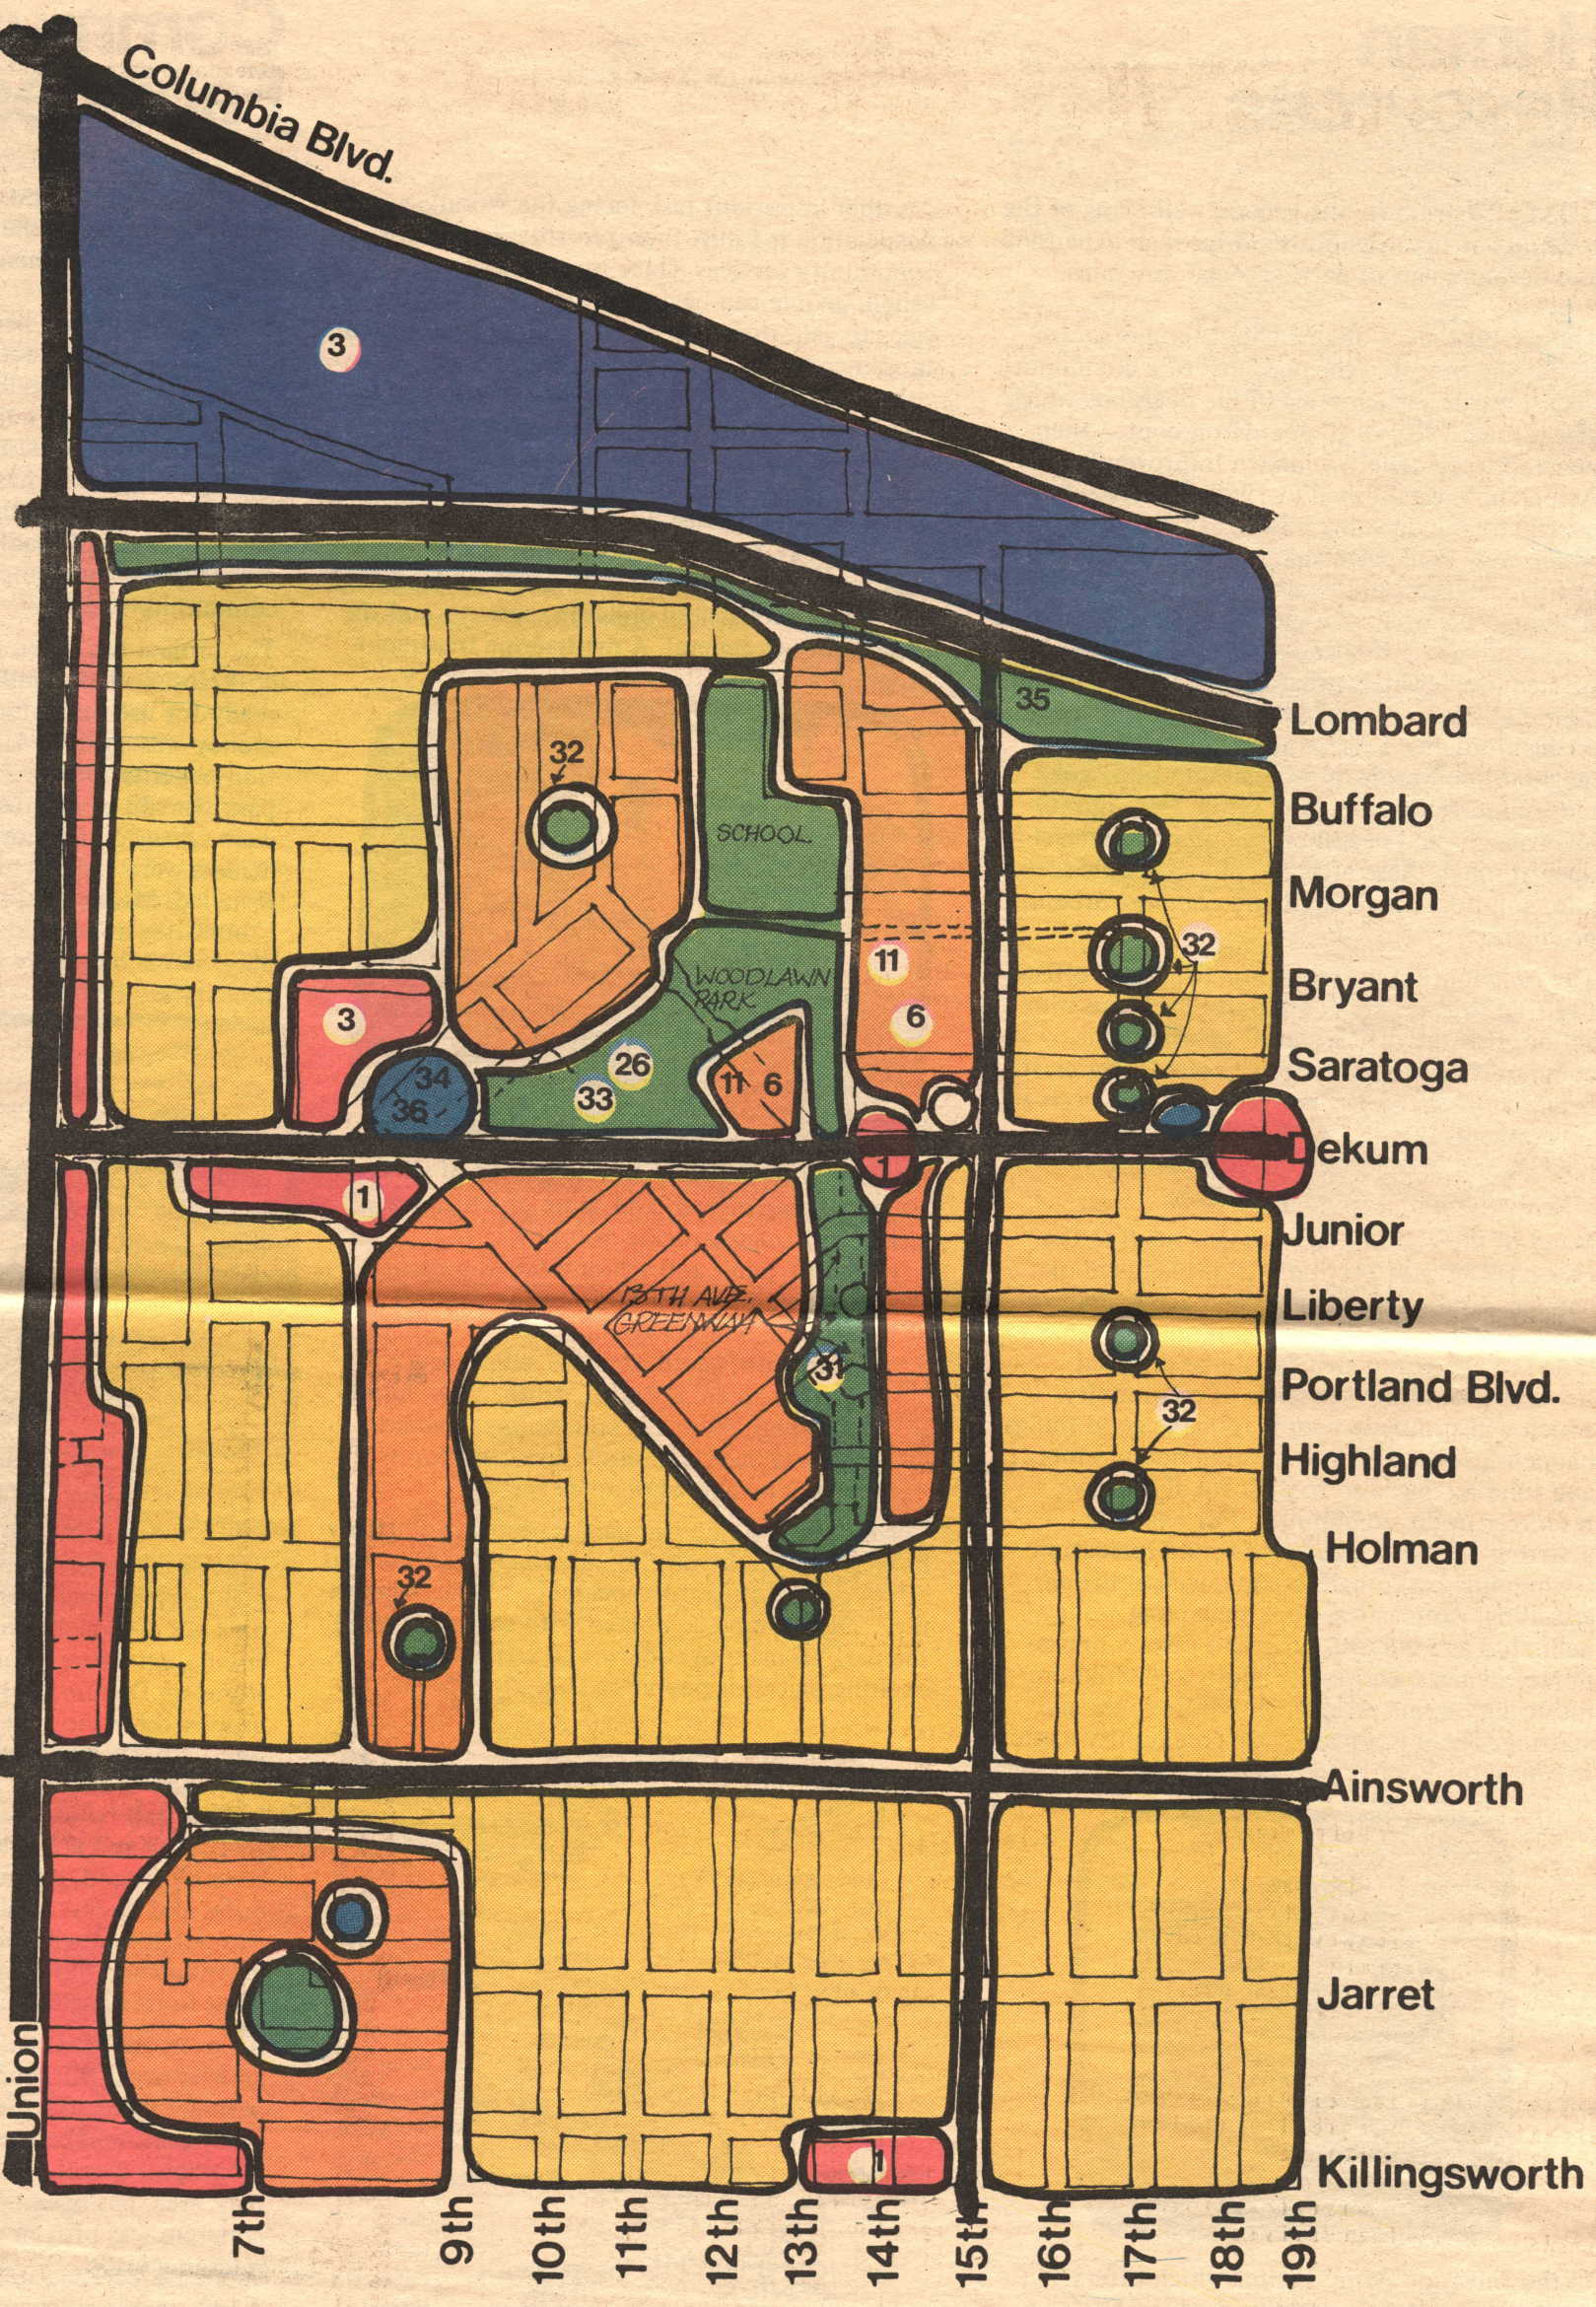

Columbia Blvd.

Single Family Residential
Mixed Density Residential
Institutional
Park
Commercial
Industrial